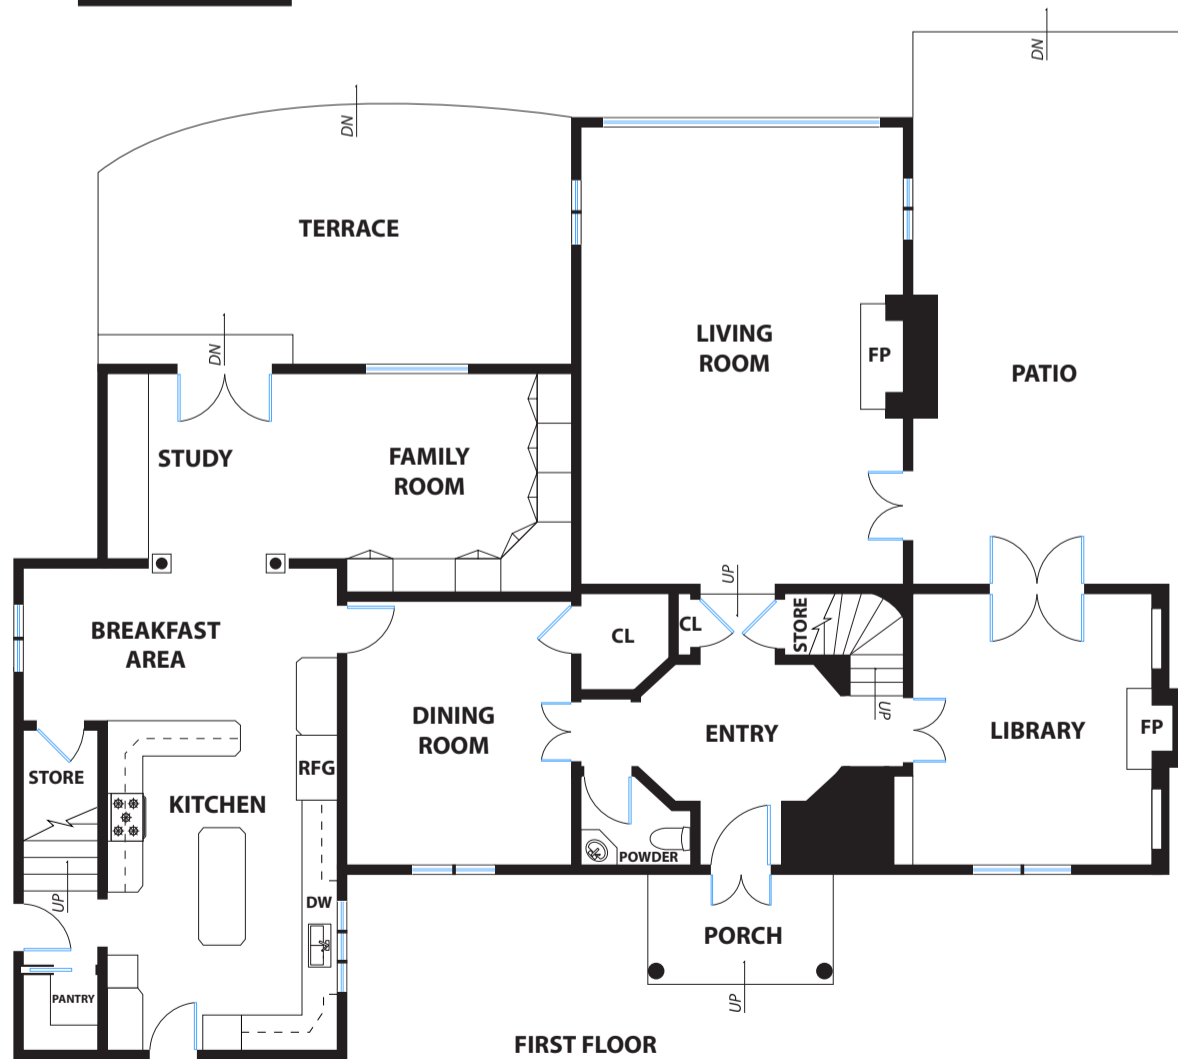

801 BROMFIELD ROAD

SAN MATEO

DISCLAIMER: RENDERING BY OPEN HOMES PHOTOGRAPHY. ALL MEASUREMENTS ARE APPROXIMATE AND MAY NOT BE EXACT.
DO NOT RELY ON THE ACCURACY OF THIS FLOOR PLAN WHEN DETERMINING THE PRICE OF A PROPERTY OR MAKING DECISIONS
REGARDING BUYING OR SELLING OF PROPERTIES WITHOUT INDEPENDENT VERIFICATION.